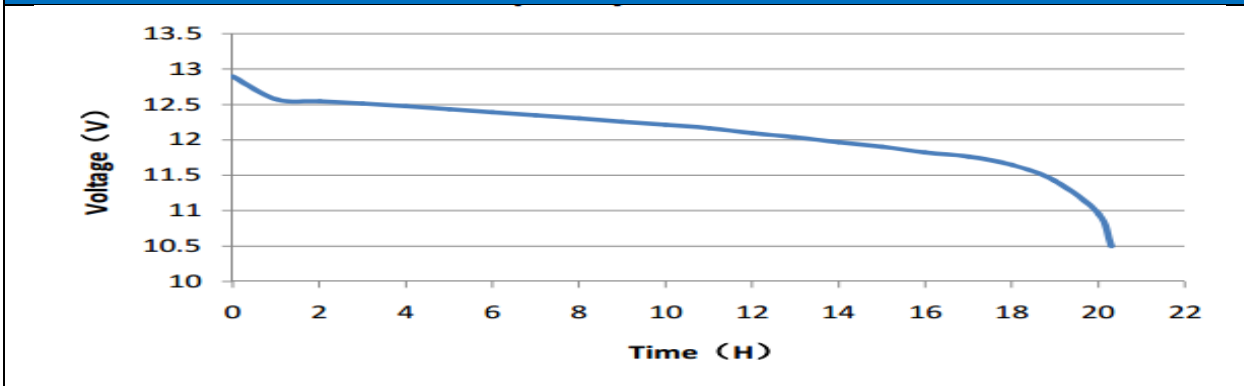

EFB 55D23L

DATA SHEET

Case : Black
 Cover : Black
 Handle : Black

PERFORMANCE	
Nominal Voltage [V] :	12
Capacity [Ah] :	65
Reserve Capacity [min] :	107
Cold Cranking Amps (SAE) [A] :	600
EN :	540

DIMENSIONS AND WEIGHT	
Length [mm] (±1.5) :	229
Width [mm] (±1.5) :	171
Height [mm] (±1.5) :	201
Total Height [mm] (±1.5) :	222
Battery Weight [kg] (±0.75) :	18.6

Terminal Layout / Polarity	Terminal Type	Base Hold Down
<p>A</p>	<p>1</p>	<p>B 01</p>

20HR Capacity Test Graph

Cold Cranking Test Graph (-18°C, 600CCA)